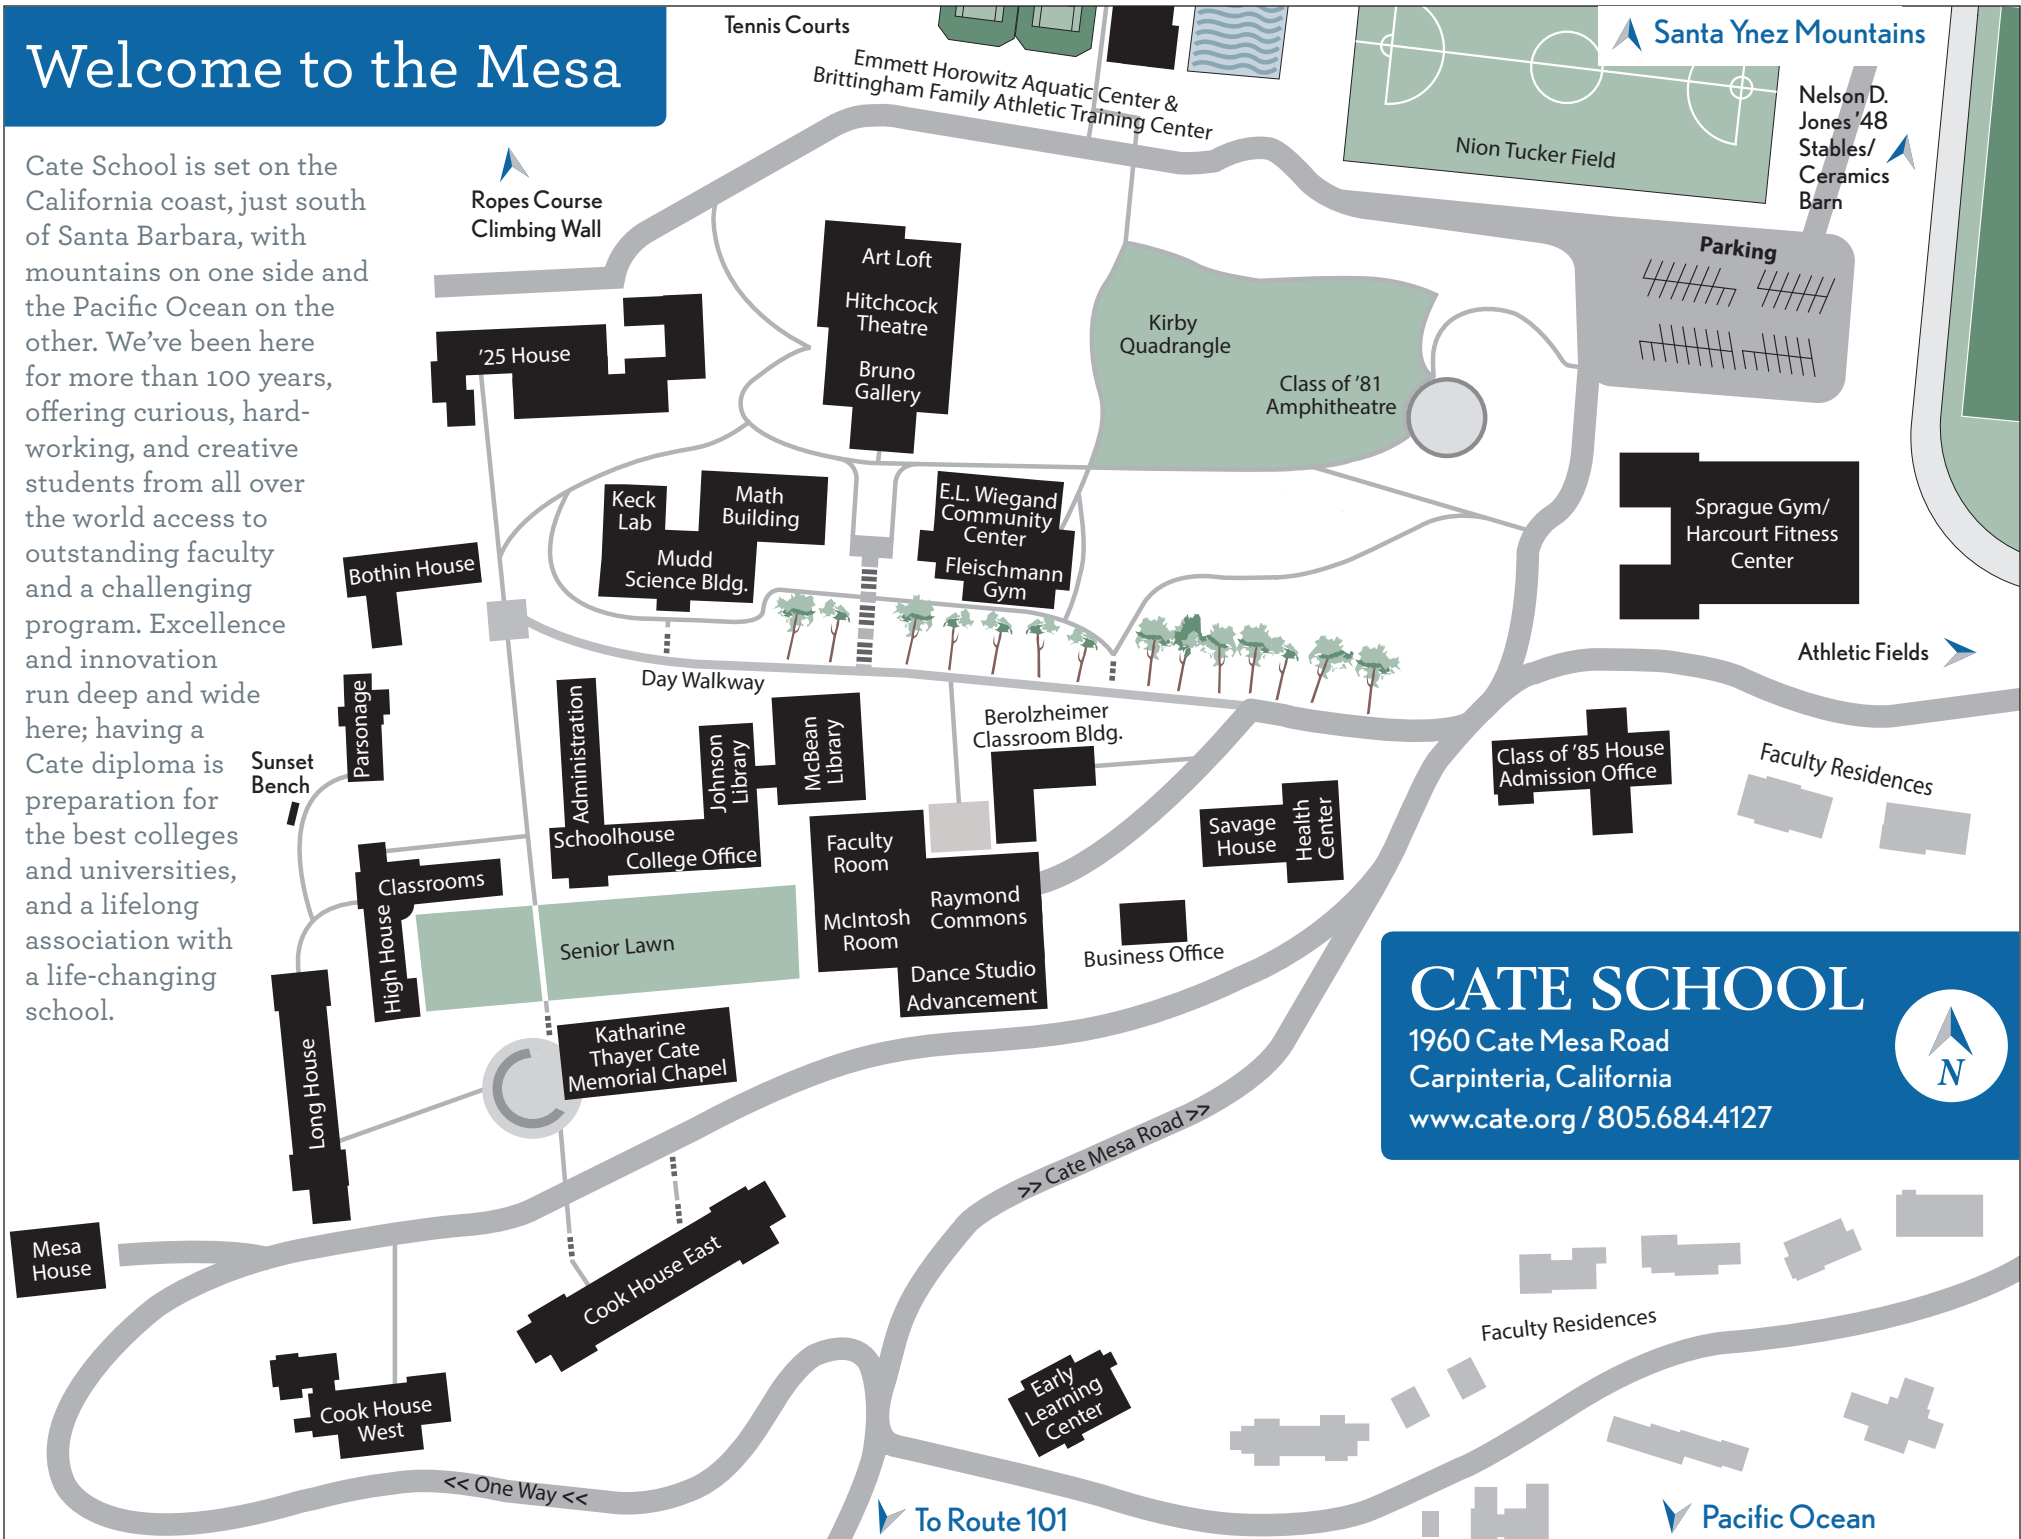

Welcome to the Mesa

Cate School is set on the California coast, just south of Santa Barbara, with mountains on one side and the Pacific Ocean on the other. We've been here for more than 100 years, offering curious, hard-working, and creative students from all over the world access to outstanding faculty and a challenging program. Excellence and innovation run deep and wide here; having a Cate diploma is preparation for the best colleges and universities, and a lifelong association with a life-changing school.

CATE SCHOOL
1960 Cate Mesa Road
Carpinteria, California
www.cate.org / 805.684.4127